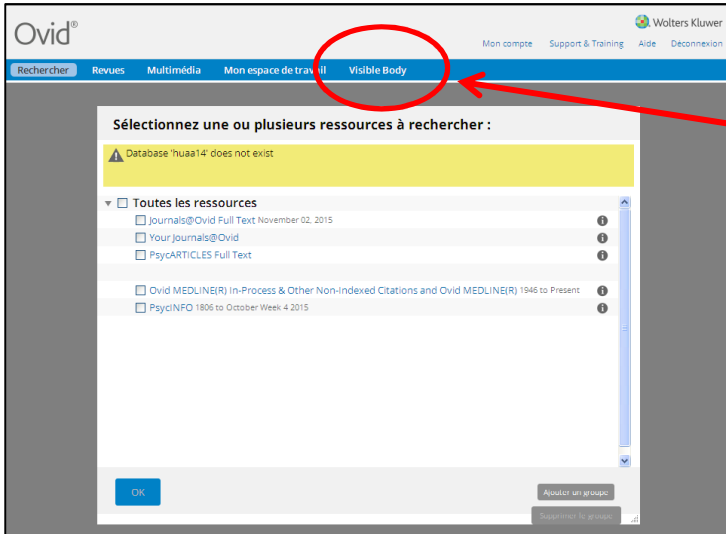

Atlas d'anatomie humaine en 3 D de Visible Body

Mini-guide d'accès et de découverte

Cliquez sur
« Visible Body »

Cliquez sur
« Visible Body
Human
Anatomy Atlas »

Cliquez sur l'un des liens suivants :

- Launch Web GL
- ou Launch Web Player : accès nécessitant l'installation d'un plugin (accès plus rapide)

The screenshot displays the Visible Body Human Anatomy Atlas interface. In the center is a 3D model of a human skeleton. Surrounding the model are several toolbars and menus. At the top left, there are icons for Views, Quizzes, and Media. At the top center, there is a Gender selection menu. At the top right, there are icons for Color, Help, and More. On the left side, there is a vertical toolbar with icons for different anatomical systems. At the bottom, there is a toolbar with icons for Multi-Select, Draw, Notes, Download Image, Search, History, and Full Screen. The interface is annotated with several callout boxes in French explaining the functions of these tools.